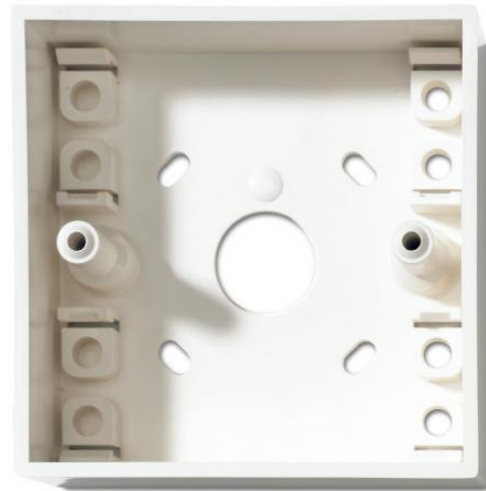

DM788W

Surface mount box without connectors, WHITE

General

The DM788W is a WHITE surface mount box. It is used as an accessory for surface mounting DMN700 series manual call points.

Standard Features

- Easy to install
- For surface mounting of manual call points

DM788W

Surface mount box without connectors, WHITE

Specifications

Physical	
Dimensions (l x w x h)	87 x 87 x 32 mm
Material	Self-extinguishing Noryl SE100
Colour	White
Environmental	
Operating temperature	-40° to +85°C
Relative humidity	max. 90% RV

Ordering Information

Part No.	Description
DM788W	Surface mount box without connectors, WHITE