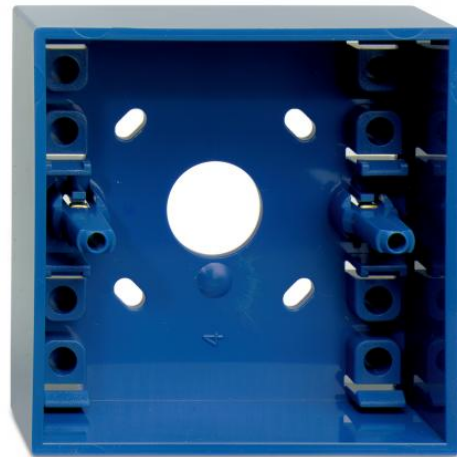

DM788B

Surface mount box without connectors, BLUE

General

The DM788B is a BLUE surface mount box. It is used as an accessory for surface mounting DMN700 series manual call points.

Standard Features

- Easy to install
- For surface mounting of manual call points

DM788B

Surface mount box without connectors, BLUE

Specifications

Physical

Dimensions (l x w x h)	87 x 87 x 32 mm
Material	Self-extinguishing Noryl SE100
Colour	Blue

Environmental

Operating temperature	-40° to +85°C
Relative humidity	max. 90% RV

Ordering Information

Part No.	Description
DM788B	Surface mount box without connectors, BLUE