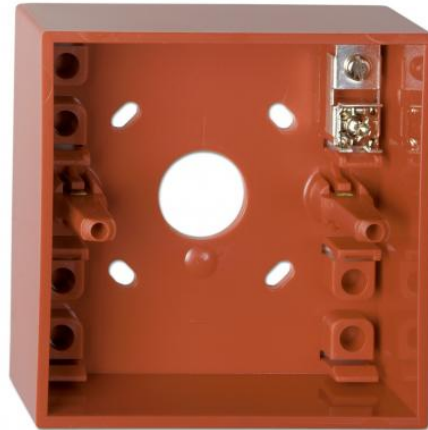

DMN787

Surface mounting box with earth connector, red

General

The DMN787 is a surface mount back-box for the DMN700 series of manual call points. The DMN787 is red and has one terminal.

Standard Features

- Easy to install
- For flush mounting of manual call points
- One terminal

DMN787

Surface mounting box with earth connector, red

Specifications

| | |
|-----------------------|--------------------------------|
| Material | Self-extinguishing Noryl SE100 |
| Colour | Red - RAL N°3020 |
| Operating temperature | -40° to +85°C |
| Relative humidity | max. 90% RV |

Ordering Information

| Part No. | Description |
|----------|---|
| DMN787 | Surface mounting box with earth connector, red |
| DMN787G | Surface mounting box with earth connector, green |
| DMN787Y | Surface mounting box with earth connector, yellow |