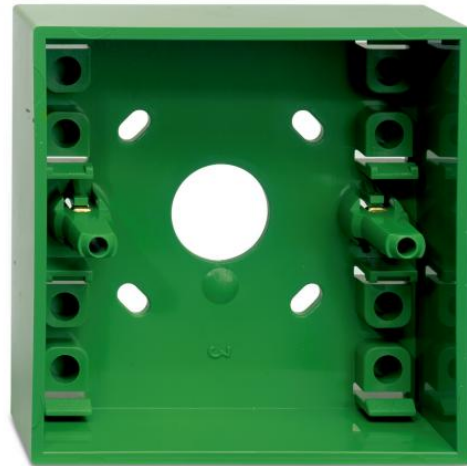

## DM788GR

Surface mount box without connectors, GREEN

### General

---

The DM788GR is a GREEN surface mount box. It is used as an accessory for surface mounting DMN700 series manual call points.

### Standard Features

---

- Easy to install
- For surface mounting of manual call points

## Specifications

| Physical               |                                |
|------------------------|--------------------------------|
| Dimensions (l x w x h) | 87 x 87 x 32 mm                |
| Material               | Self-extinguishing Noryl SE100 |
| Colour                 | Green                          |
| Environmental          |                                |
| Operating temperature  | -40° to +85°C                  |
| Relative humidity      | max. 90% RV                    |