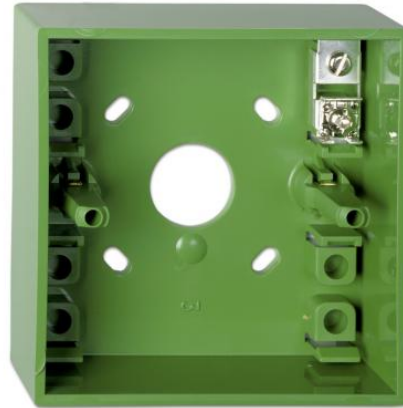

DMN787G

Surface mounting box with earth connector, green

General

The DMN787G is a surface mount back-box for the DMN700 series of manual call points. The DMN787G is green and has one terminal.

Standard Features

- Easy to install
- For flush mounting of manual call points
- One terminal

DMN787G

Surface mounting box with earth connector, green

Specifications

Material	Self-extinguishing Noryl SE100
Colour	Green
Operating temperature	-40° to +85°C
Relative humidity	max. 90% RV

Ordering Information

Part No.	Description
DMN787G	Surface mounting box with earth connector, green
DMN787	Surface mounting box with earth connector, red
DMN787Y	Surface mounting box with earth connector, yellow